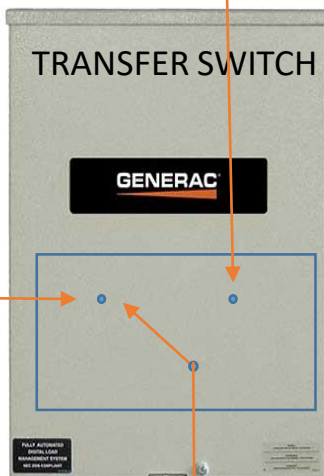

PROPANE OR NATURAL GAS

CONTROL CABLES ↔ GEN POWER

UTIL POWER

TRANSFER SWITCH

GENERAC

GEN POWER

POWER

CONTROL CABLE